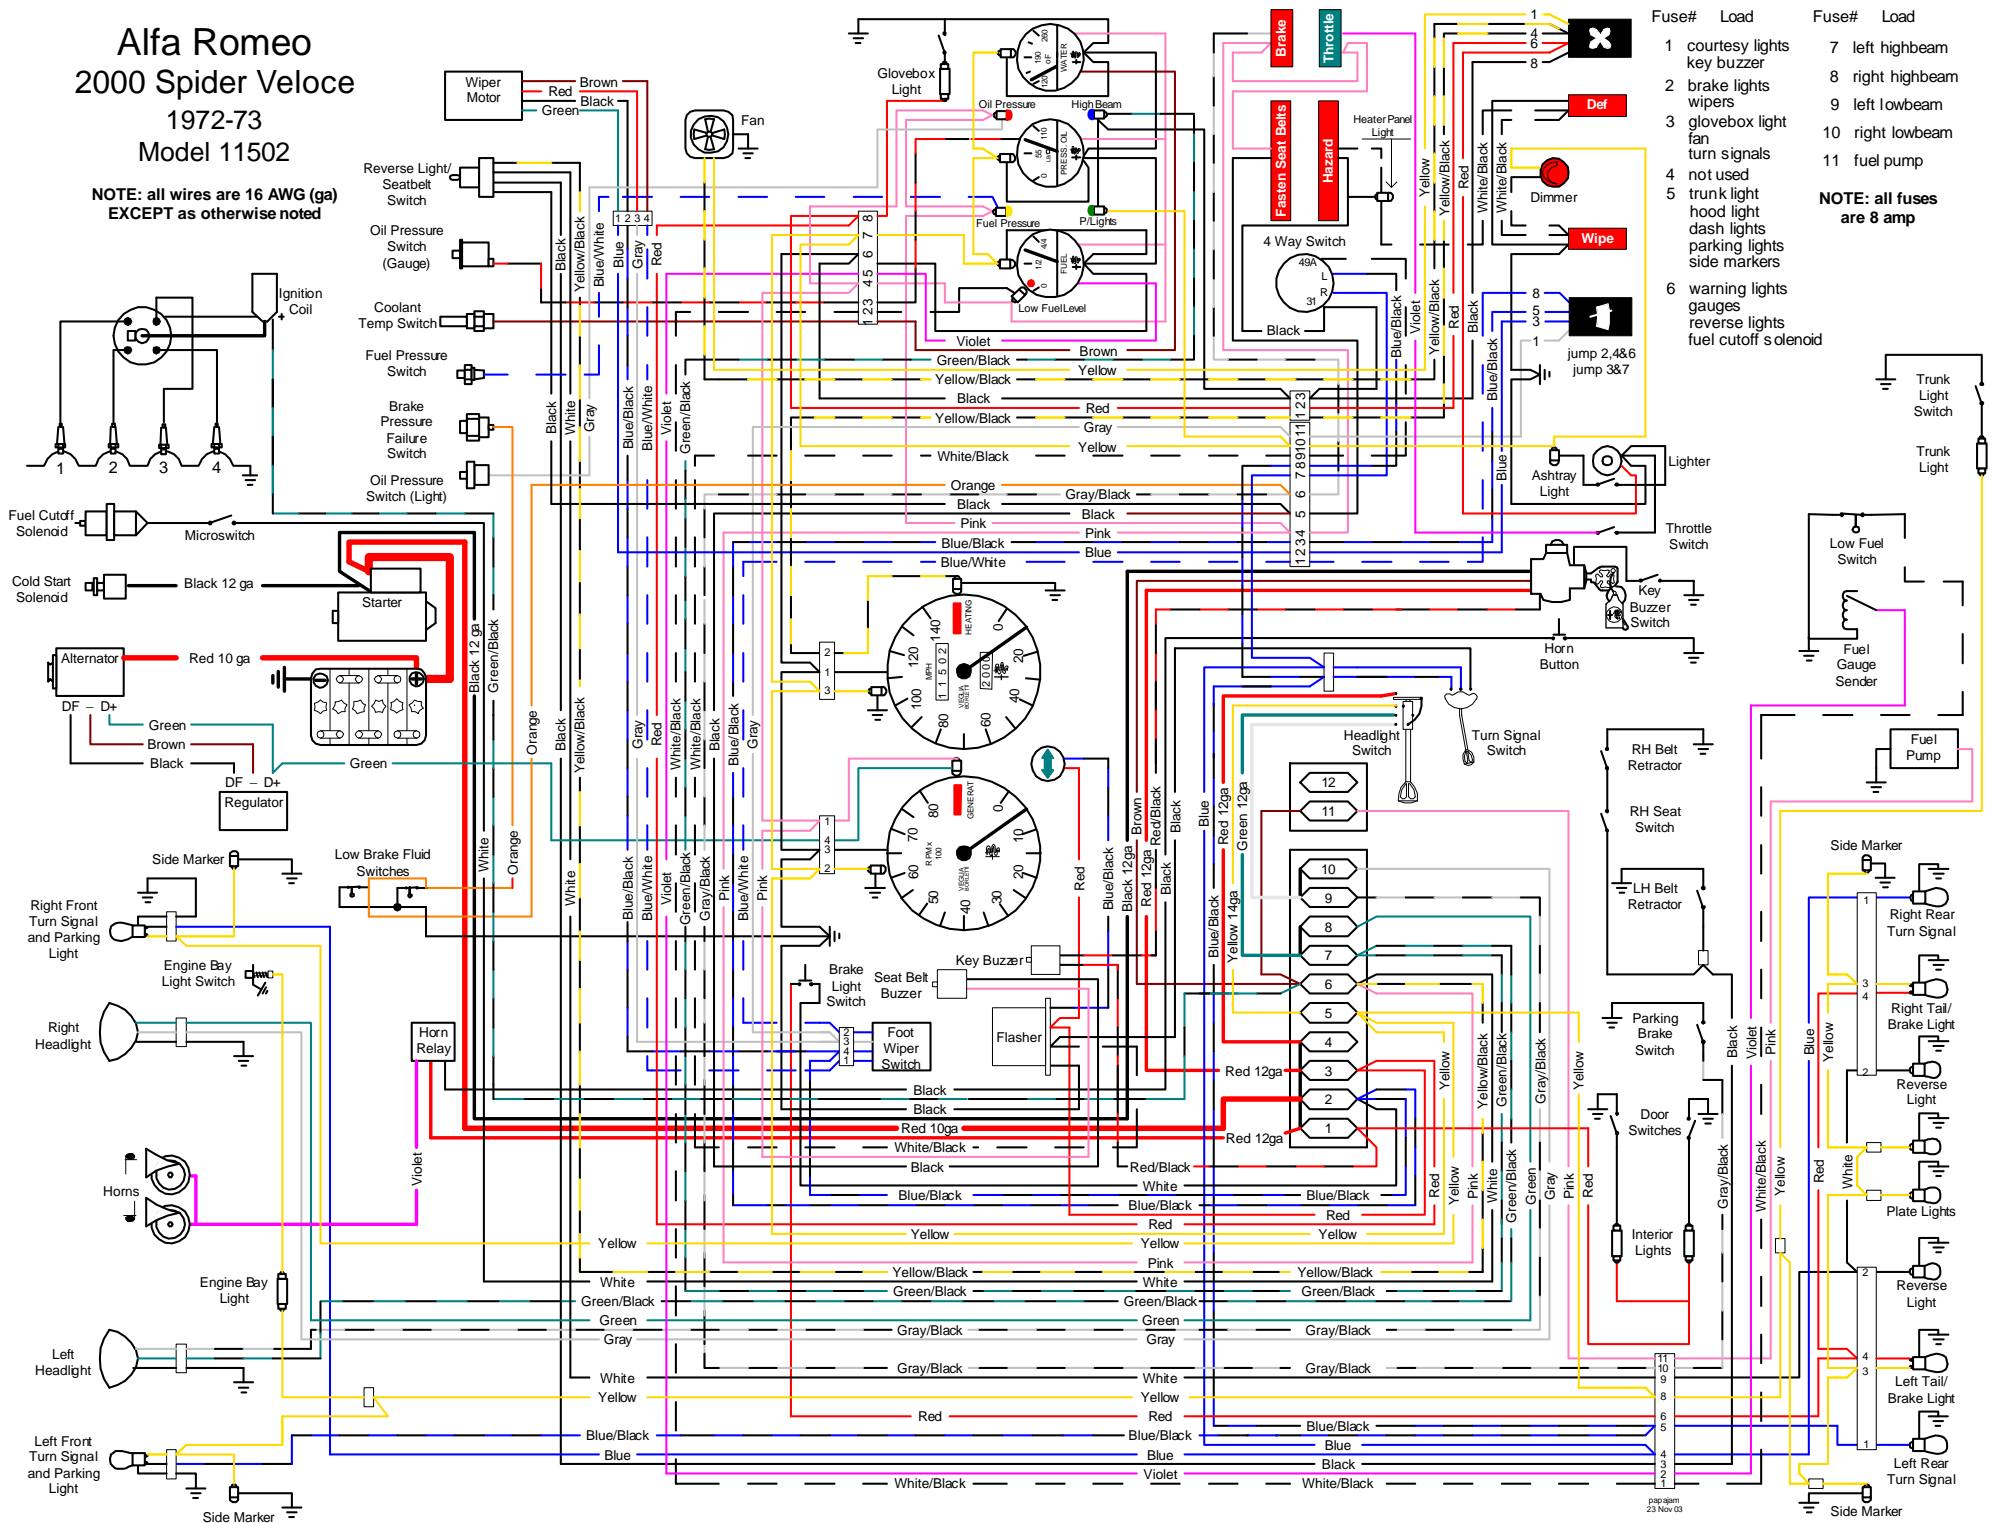

Alfa Romeo 2000 Spider Veloce 1972-73 Model 11502

NOTE: all wires are 16 AWG (ga)
EXCEPT as otherwise noted

Fuse#	Load	Fuse#	Load
1	courtesy lights	7	left highbeam
2	key buzzer	8	right highbeam
3	brake lights	9	left lowbeam
4	wipers	10	right lowbeam
5	glovebox light	11	fuel pump
6	fan		
7	turn signals		
8	not used		
9	trunk light		
10	hood light		
11	dash lights		
	parking lights		
	side markers		
	warning lights		
	gauges		
	reverse lights		
	fuel cutoff		
	solenoid		

NOTE: all fuses
are 8 amp