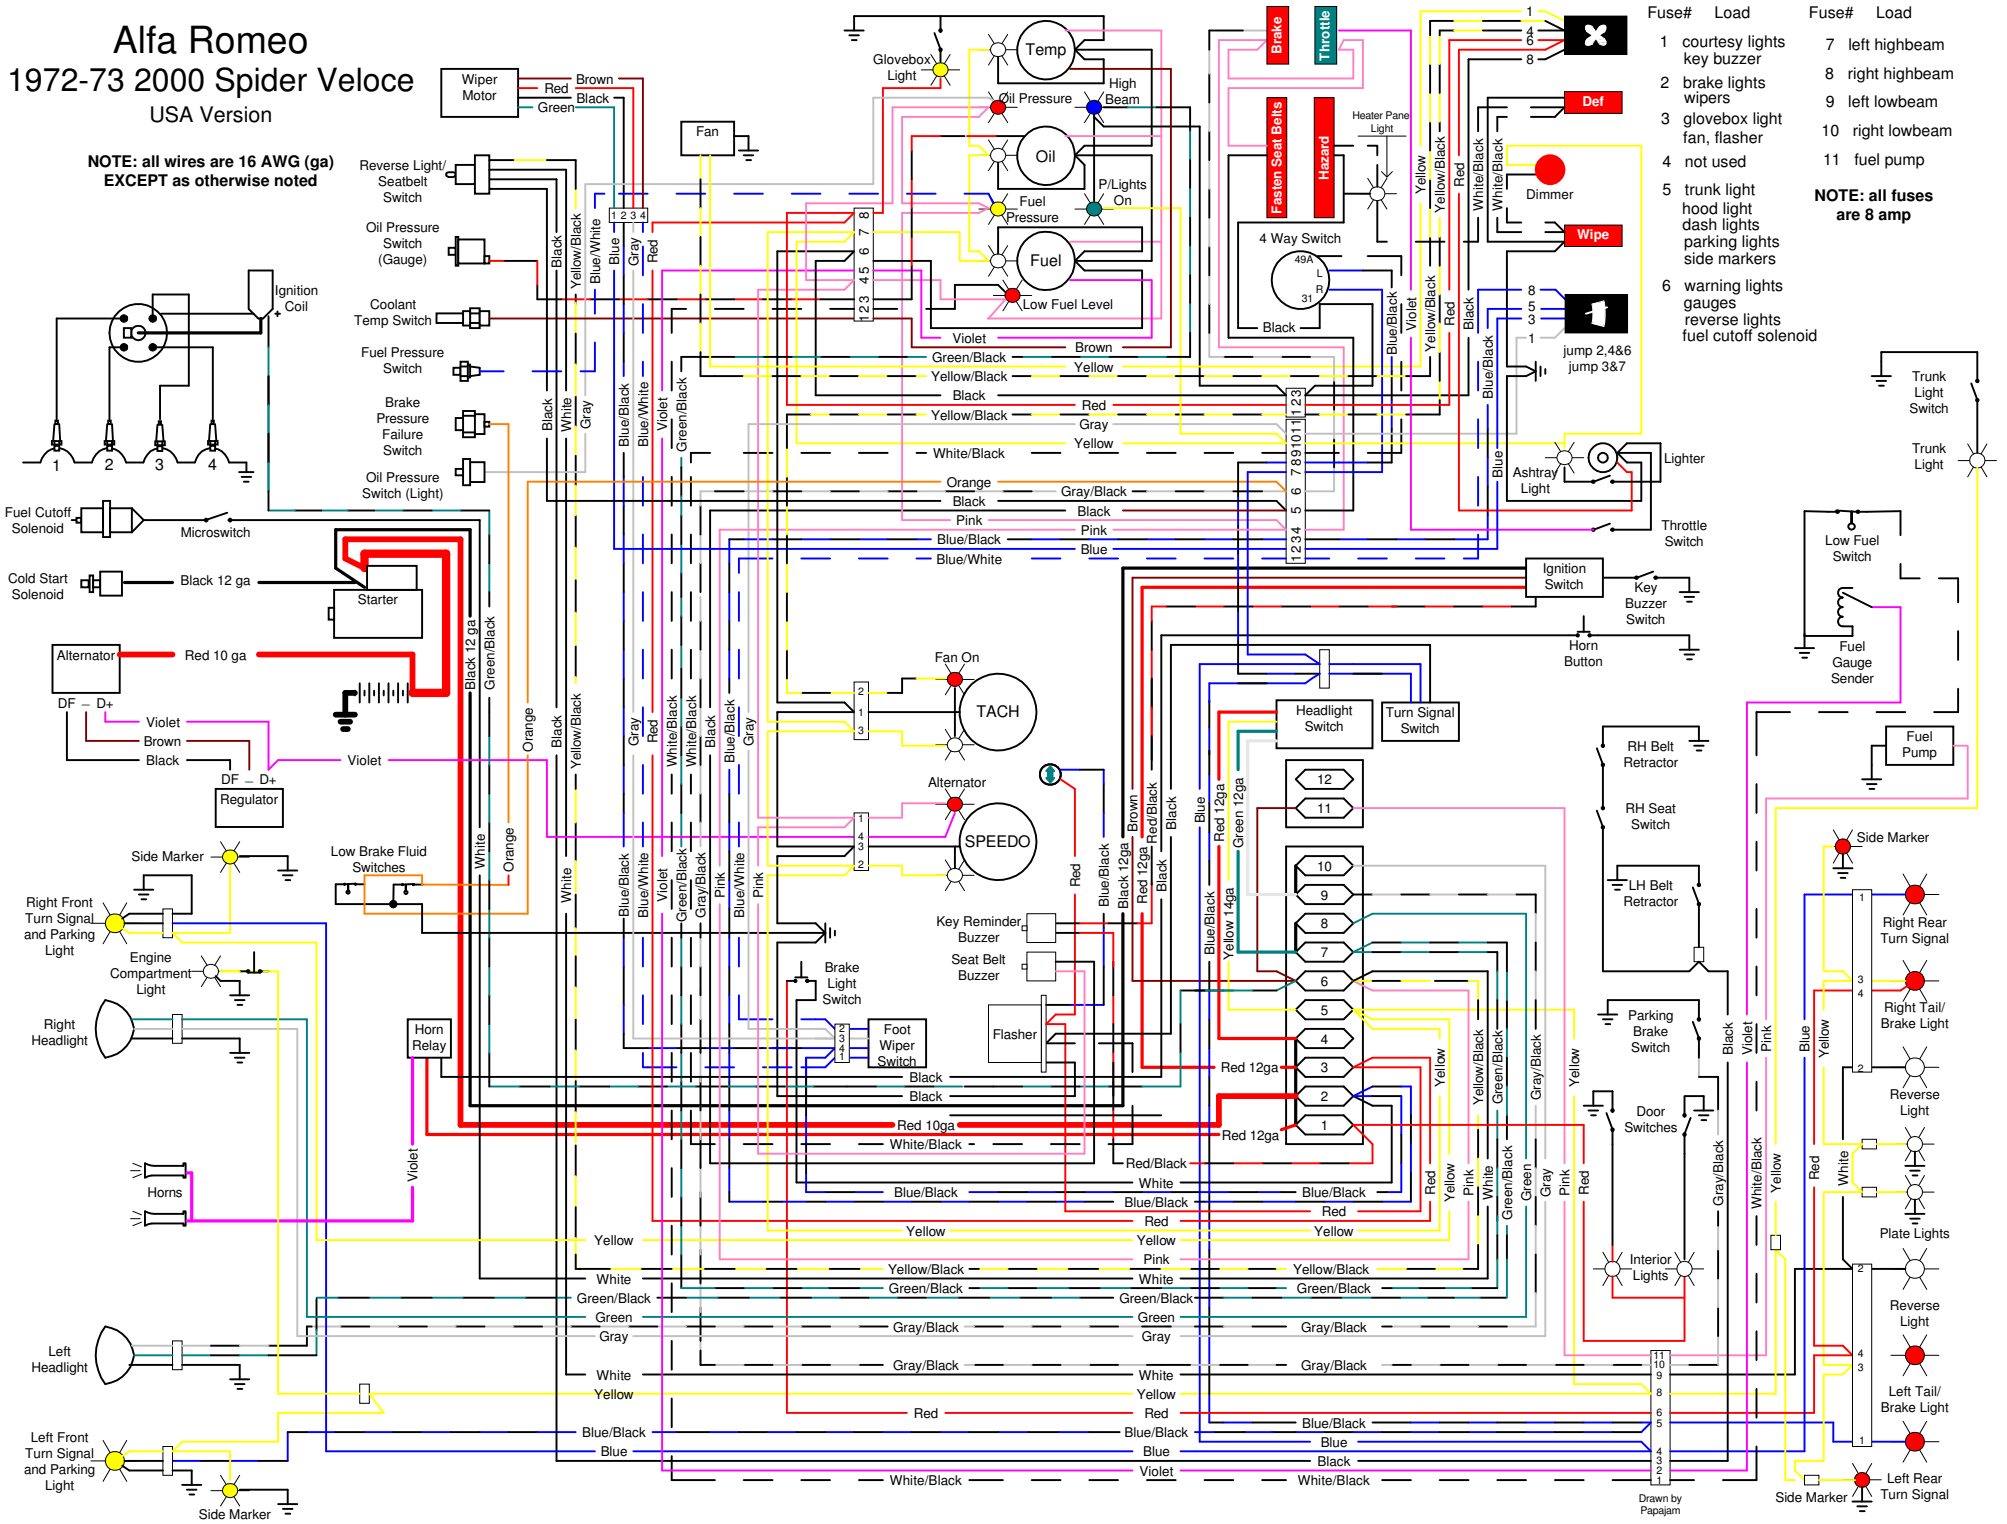

Alfa Romeo 1972-73 2000 Spider Veloce USA Version

**NOTE: all wires are 16 AWG (ga)
EXCEPT as otherwise noted**

| Fuse# | Load | Fuse# | Load |
|-------|----------------------------------------------------------------------------|-------|----------------|
| 1 | courtesy lights key buzzer | 7 | left highbeam |
| 2 | brake lights wipers | 8 | right highbeam |
| 3 | glovebox light fan, flasher | 9 | left lowbeam |
| 4 | not used | 10 | right lowbeam |
| 5 | trunk light hood light dash lights parking lights side markers | 11 | fuel pump |

**NOTE: all fuses
are 8 amp**

Drawn by
Papajam